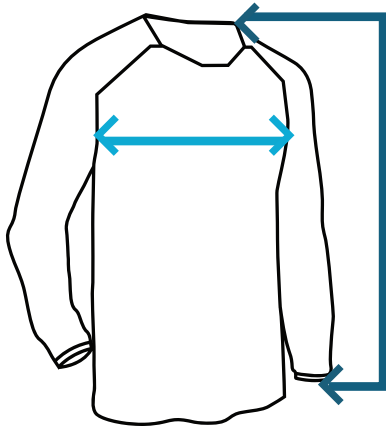

JERSEY MX SLIMFIT

ADULT SIZES	S	M	L	XL	XXL	XXXL
CHEST SIZE (CM)	96	100	105	114	120	128
SLEEVE LENGTH (CM)	67	69	72	73	74	74

JERSEY ENDURO

ADULT SIZES	S	M	L	XL	XXL	XXXL
CHEST SIZE (CM)	99	103	107	114	120	131
SLEEVE LENGTH (CM)	67	69	70	72	72	72

JERSEY KIDS

SIZES	4 A	6 A	8 A	10 A	12 A
CHEST SIZE (CM)	74	80	86	92	98
SLEEVE LENGTH (CM)	50	52	56	61	66

ULTRON ENDURO

MISURE	A	GIROVITA	B	ALT. GAMBA
26	●	74 CM	●	91 CM
28	●	79 CM	●	94 CM
30	●	83 CM	●	97 CM
32	●	89 CM	●	100 CM
34	●	94 CM	●	103 CM
36	●	99 CM	●	106 CM
38	●	104 CM	●	109 CM
40	●	109 CM	●	109 CM
42	●	114 CM	●	111 CM
44	●	119 CM	●	111 CM

ULTRON MX SLIMFIT

MISURE	A	GIROVITA	B	ALT. GAMBA
24	●	74 CM	●	91 CM
26	●	79 CM	●	94 CM
28	●	83 CM	●	97 CM
30	●	89 CM	●	100 CM
32	●	94 CM	●	103 CM
34	●	99 CM	●	106 CM
36	●	104 CM	●	109 CM
38	●	109 CM	●	109 CM
40	●	114 CM	●	111 CM
42	●	119 CM	●	111 CM