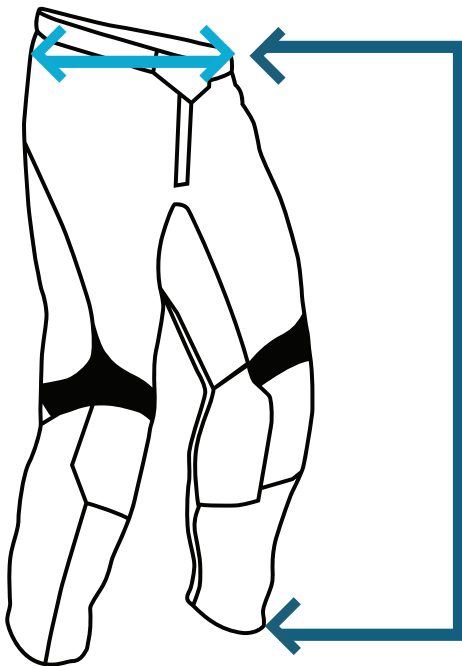

JERSEY MX SLIMFIT

ADULT SIZES	S	M	L	XL	XXL	XXXL
CHEST SIZE (CM)	96	100	105	114	120	128
SLEEVE LENGTH (CM)	67	69	72	73	74	74

JERSEY ENDURO

ADULT SIZES	S	M	L	XL	XXL	XXXL
CHEST SIZE (CM)	99	103	107	114	120	131
SLEEVE LENGTH (CM)	67	69	70	72	72	72

JERSEY KIDS

SIZES	4 A	6 A	8 A	10 A	12 A
CHEST SIZE (CM)	74	80	86	92	98
SLEEVE LENGTH (CM)	50	52	56	61	66

ULTRON ENDURO

MISURE	A	GIROVITA	B	ALT. GAMBA
26	●	74 CM	●	91 CM
28	●	79 CM	●	94 CM
30	●	83 CM	●	97 CM
32	●	89 CM	●	100 CM
34	●	94 CM	●	103 CM
36	●	99 CM	●	106 CM
38	●	104 CM	●	109 CM
40	●	109 CM	●	109 CM
42	●	114 CM	●	111 CM
44	●	119 CM	●	111 CM

ULTRON MX SLIMFIT

MISURE	A	GIROVITA	B	ALT. GAMBA
24	●	74 CM	●	91 CM
26	●	79 CM	●	94 CM
28	●	83 CM	●	97 CM
30	●	89 CM	●	100 CM
32	●	94 CM	●	103 CM
34	●	99 CM	●	106 CM
36	●	104 CM	●	109 CM
38	●	109 CM	●	109 CM
40	●	114 CM	●	111 CM
42	●	119 CM	●	111 CM

ULTRON KIDS

MISURE	A	GIROVITA	B	ALT. GAMBA
4A	●	59 CM	●	65 CM
6A	●	62 CM	●	67 CM
8A	●	67 CM	●	75 CM
10A	●	70 CM	●	78 CM
12A	●	75 CM	●	81 CM
14A	●	78 CM	●	83 CM